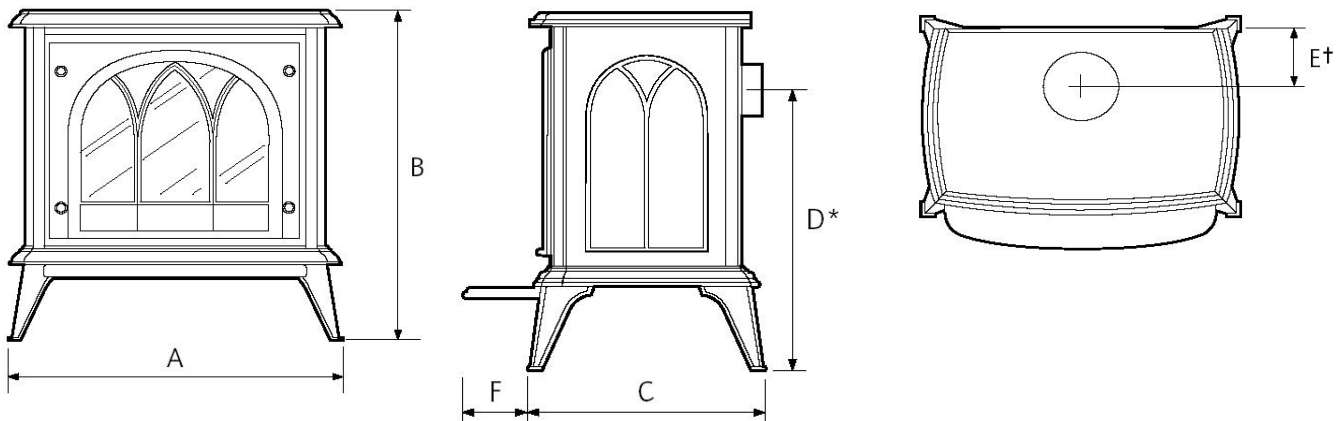

Site Requirements

For specific information regarding full site requirements please refer to the installation instructions.

Recommended clearances between stove and other surfaces Top 9"(225mm), Sides 6"(150mm), Rear must be a minimum of 2"(50mm). This appliance must stand on a non combustible hearth that is at least 12mm thick and a minimum of 2"(50mm) all around the stove.

Servicing

Gazco recommends that this appliance is serviced every 12 months by your dealer or a registered CORGI engineer

Sizes

	<u>A</u>	<u>B</u>	<u>C</u>	<u>D</u>	<u>E</u>	<u>E</u>	<u>G / C1</u>
mm	654	652	440	463	126	75	
ins	25 3/4	25 3/4	17 3/4	18 1/4	5	3	