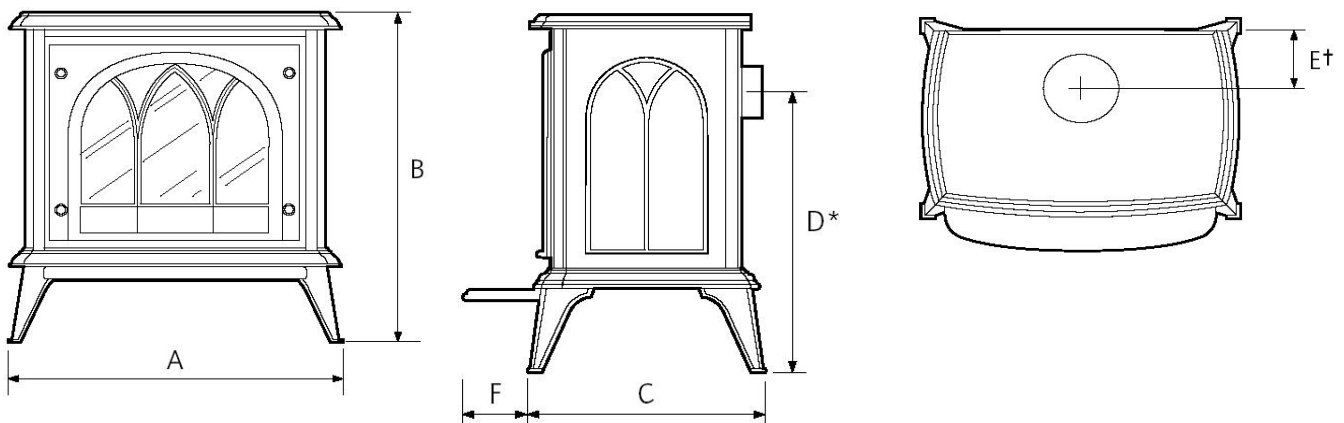

Product Specific Information

This product can be upgraded to remote control using either Standard or Programmable Thermostatic Timer Remote: see Accessory list below. The Ashdon has a choice of top or rear flue exit.

If installing into a brick chimney a 5"(125mm) flexiliner and GC1 cowl must be fitted.

Please note: Due to the possible high temperature of the convected air above Gazco gas fires and stoves we recommend that Plasma TVs, valuable mirrors, photographs, paintings, porcelain, or other valuable items are not placed on the wall immediately above the appliance. Such artifacts may be damaged by long term exposure to fluctuating temperatures. The use of a mantelpiece may reduce the possibility of damage but Gazco does not accept any responsibility for damage in this instance.

Site Requirements

For specific information regarding full site requirements please refer to the installation instructions.

Recommended clearances between stove and other surfaces Top 9"(225mm), Sides 6"(150mm), Rear must be a minimum of 2"(50mm). This appliance must stand on a non combustible hearth that is at least 12mm thick and a minimum of 2"(50mm) all around the stove.

Servicing

Gazco recommends that this appliance is serviced every 12 months by your dealer or a registered CORGI engineer

Sizes

	<u>A</u>	<u>B</u>	<u>C</u>	<u>D</u>	<u>E</u>	<u>F</u>	<u>G / C1</u>
mm	654	652	440	463	126	75	
ins	25 3/4	25 3/4	17 3/4	18 1/4	5	3	

D: Balanced Flue Version 20 1/2" (520mm)

E: Balanced Flue version 6 1/4" (158mm)

Ventilation

This appliance does not require specific ventilation.