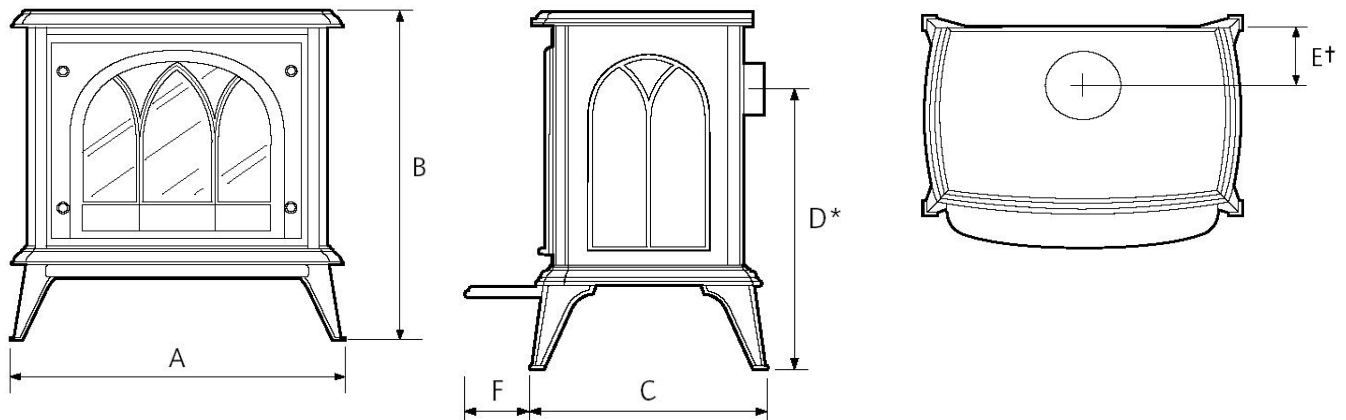

### Site Requirements

For specific information regarding full site requirements please refer to the installation instructions.

Recommended clearances between stove and other surfaces Top 9"(225mm), Sides 6"(150mm), Rear must be a minimum of 2"(50mm). This appliance must stand on a non combustible hearth that is at least 12mm thick and a minimum of 2"(50mm) all around the stove.

### Sizes

	<u>A</u>	<u>B</u>	<u>C</u>	<u>D</u>	<u>E</u>	<u>F</u>	<u>G / C1</u>
<u>mm</u>	654	652	440	463	126	75	
<u>ins</u>	25 3/4	25 3/4	17 3/4	18 1/4	5	3	

D: Balanced Flue Version 20 1/2" (520mm)

E: Balanced Flue version 6 1/4" (158mm)