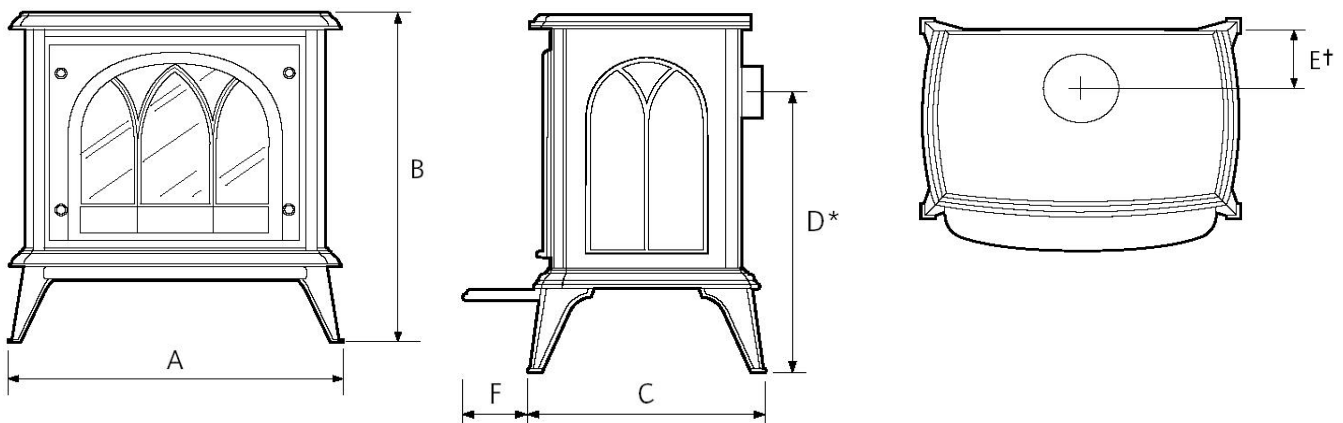

Site Requirements

For specific information regarding full site requirements please refer to the installation instructions.

Recommended clearances between stove and other surfaces Top 9"(225mm), Sides 6"(150mm), Rear must be a minimum of 2"(50mm). This appliance must stand on a non combustible hearth that is at least 12mm thick and a minimum of 2"(50mm) all around the stove.

Servicing

Gazco recommends that this appliance is serviced every 12 months by your dealer or a registered CORGI engineer

Sizes

	<u>A</u>	<u>B</u>	<u>C</u>	<u>D</u>	<u>E</u>	<u>E</u>	<u>G / C1</u>
mm	654	652	440	463	126	75	
ins	25 3/4	25 3/4	17 3/4	18 1/4	5	3	