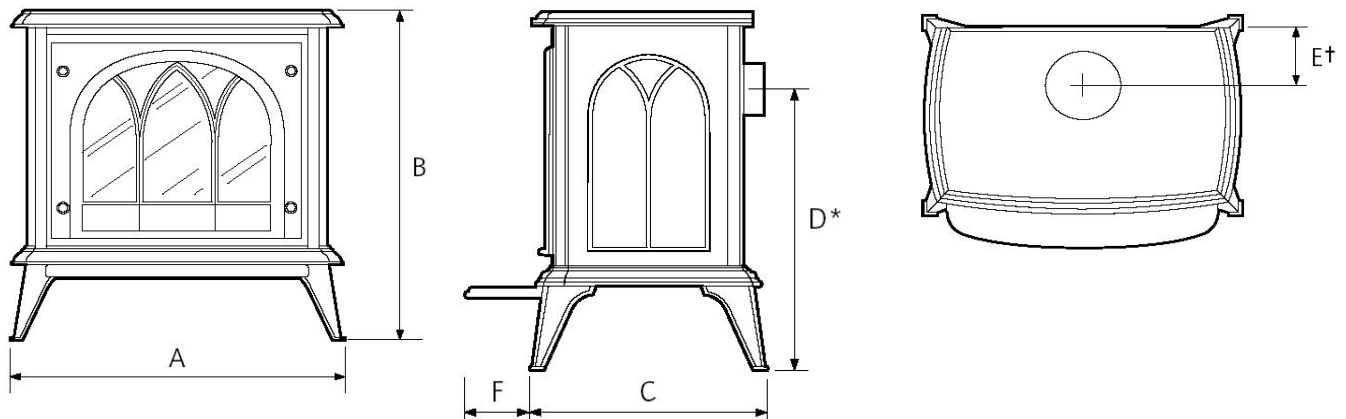

This product can be upgraded to remote control using either Standard or Programmable Thermostatic Timer Remote: see Accessory list below. The Ashdon has a choice of top or rear flue exit.

This product can only be used with Gazco Balanced Flue Pipe which is available separately. Refer to Gazco Balanced Flue Technical Information sheet for available flue configurations, which can be downloaded on www.gazco.com.

Please note: Due to the possible high temperature of the convected air above Gazco gas fires and stoves we recommend that Plasma TVs, valuable mirrors, photographs, paintings, porcelain, or other valuable items are not placed on the wall immediately above the appliance. Such artifacts may be damaged by long term exposure to fluctuating temperatures. The use of a mantelpiece may reduce the possibility of damage but Gazco does not accept any responsibility for damage in this instance.

Site Requirements

For specific information regarding full site requirements please refer to the installation instructions.

Recommended clearances between stove and other surfaces Top 9"(225mm), Sides 6"(150mm), Rear must be a minimum of 2"(50mm). This appliance must stand on a non combustible hearth that is at least 12mm thick and a minimum of 2"(50mm) all around the stove.

Servicing

Gazco recommends that this appliance is serviced every 12 months by your dealer or a registered CORGI engineer

Sizes

	A	B	C	D	E	F	G / C1
mm	654	652	440	463	126	75	
ins	25 3/4	25 3/4	17 3/4	18 1/4	5	3	

D: Balanced Flue Version 20 1/2" (520mm)

E: Balanced Flue version 6 1/4" (158mm)

Ventilation

This appliance does not require specific ventilation.