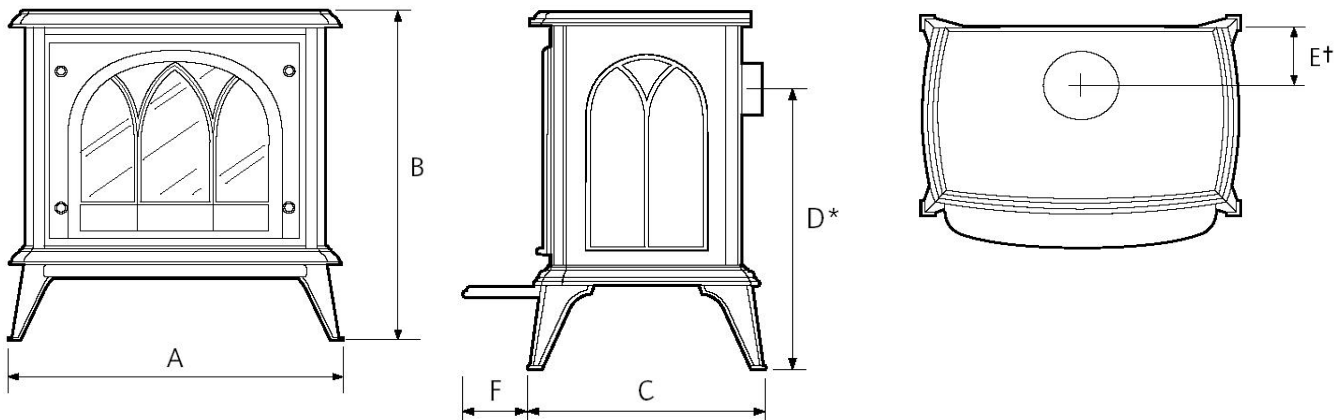

Product Specific Information

This product can be upgraded to remote control using either Standard or Programmable Thermostatic Timer Remote: see Accessory list below. The Ashdon has a choice of top or rear flue exit.

If installing into a brick chimney a 5"(125mm) flexiliner and GC1 cowl must be fitted. This appliance cannot be used with a power flue kit.

Please note: Due to the possible high temperature of the convected air above Gazco gas fires and stoves we recommend that Plasma TVs, valuable mirrors, photographs, paintings, porcelain, or other valuable items are not placed on the wall immediately above the appliance. Such artifacts may be damaged by long term exposure to fluctuating temperatures. The use of a mantelpiece may reduce the possibility of damage but Gazco does not accept any responsibility for damage in this instance.

Site Requirements

For specific information regarding full site requirements please refer to the installation instructions.

Recommended clearances between stove and other surfaces Top 9"(225mm), Sides 6"(150mm), Rear must be a minimum of 2"(50mm). This appliance must stand on a non combustible hearth that is at least 12mm thick and a minimum of 2"(50mm) all around the stove.

Servicing

Gazco recommends that this appliance is serviced every 12 months by your dealer or a registered CORGI engineer

Sizes

	<u>A</u>	<u>B</u>	<u>C</u>	<u>D</u>	<u>E</u>	<u>F</u>	<u>G / C1</u>
<u>mm</u>	654	652	440	463	126	75	
<u>ins</u>	25 3/4	25 3/4	17 3/4	18 1/4	5	3	

D: Balanced Flue Version 20 1/2" (520mm)

E: Balanced Flue version 6 1/4" (158mm)

Ventilation

This appliance does not require specific ventilation.