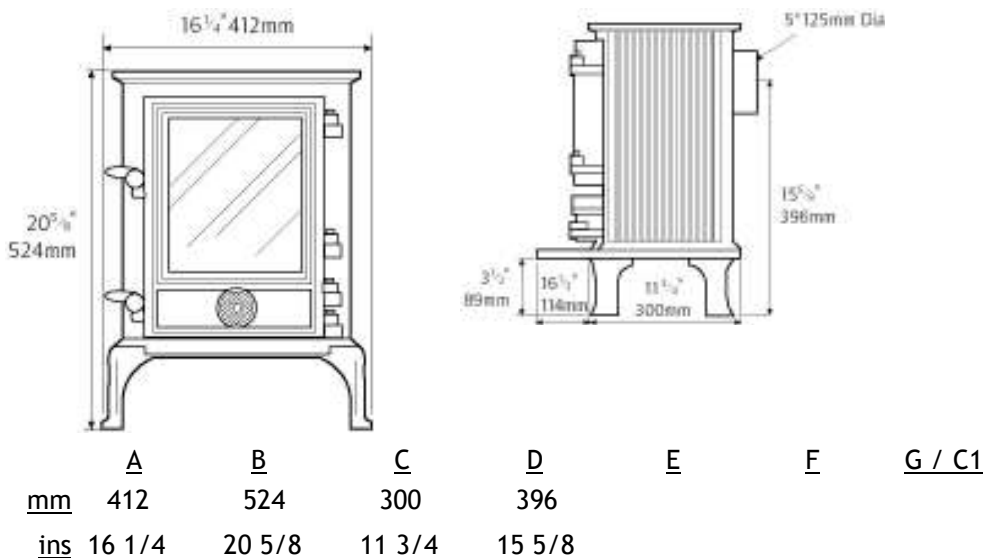

Product Specific Information

The Brunel has a rear exit flue only and can be supplied with an optional rear closure plate and spigot extension. This appliance is not approved for power flue. If installing into a brick chimney a 5"(125mm) flexiliner and GC1 cowl must be fitted. The Brunel can also be fitted into a Pre-Cast flue and brick chimney with a Closure Plate.

Please note: Due to the possible high temperature of the convected air above Gazco gas fires and stoves we recommend that Plasma TVs, valuable mirrors, photographs, paintings, porcelain, or other valuable items are not placed on the wall immediately above the appliance. Such artifacts may be damaged by long term exposure to fluctuating temperatures. The use of a mantelpiece may reduce the possibility of damage but Gazco does not accept any responsibility for damage in this instance.

Site Requirements

For specific information regarding full site requirements please refer to the installation instructions. Recommended clearances between stove and other surfaces Top 9"(225mm), Sides 6"(150mm), Rear must be a minimum of 2"(50mm). This appliance must stand on a non combustible hearth that is at least 12mm thick and a minimum of 2"(50mm) all around the stove.

Servicing

Gazco recommends that this appliance is serviced every 12 months by your dealer or a registered CORGI engineer

Sizes

With the optional longer legs (8049) the appliance height is 26 7/8 (685mm)

Ventilation

There is no specific ventilation required.