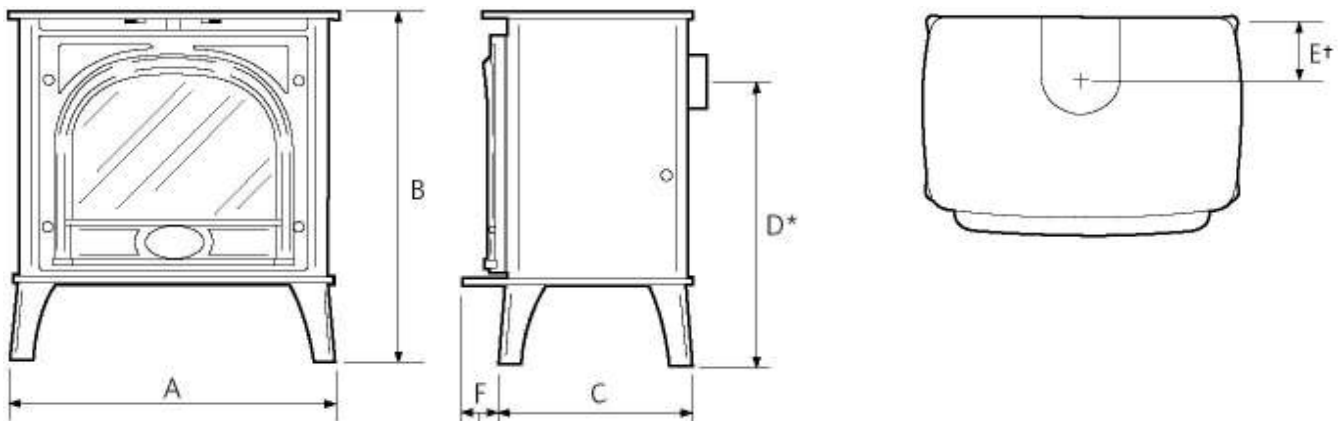

Product Specific Information

The Stockton has a choice of top or rear flue exit. This product can be upgraded to remote control using either Standard or Programmable Thermostatic Timer Remote: see Accessory list below.

If installing into a brick chimney a 5"(125mm) flexiliner and GC1 cowl must be fitted. This appliance can not be used with a closure plate.

Please note: Due to the possible high temperature of the convected air above Gazco gas fires and stoves we recommend that Plasma TVs, valuable mirrors, photographs, paintings, porcelain, or other valuable items are not placed on the wall immediately above the appliance. Such artifacts may be damaged by long term exposure to fluctuating temperatures. The use of a mantelpiece may reduce the possibility of damage but Gazco does not accept any responsibility for damage in this instance.

Site Requirements

For specific information regarding full site requirements please refer to the installation instructions.

Recommended clearances between stove and other surfaces Top 9"(225mm), Sides 6"(150mm), Rear must be a minimum of 2"(50mm). This appliance must stand on a non combustible hearth that is at least 12mm thick and a minimum of 2"(50mm) all around the stove.

Servicing

Gazco recommends that this appliance is serviced every 12 months by your dealer or a registered CORGI engineer

Sizes

	<u>A</u>	<u>B</u>	<u>C</u>	<u>D</u>	<u>E</u>	<u>F</u>	<u>G / C1</u>
<u>mm</u>	579	618	345	425	102	66	
<u>ins</u>	22 3/4	24 3/16	13 5/8	16 3/4	4	2 5/8	

E: Balanced Flue version 5 1/2" (140mm)

D: Small Balanced Flue version 14 1/2 (366mm). Medium Balanced Flue version 19" (482mm)

Ventilation

There are no specific ventilation requirements for this appliance.